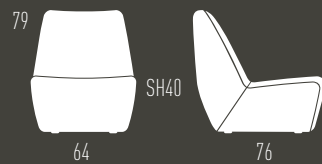

SOFT LOW CHAIR

Sessel | Easy chair
Ottomane | Ottoman

Polstersessel und Hocker in zwei Größen: big und small. Holzrahmen mit Schaumaufbau. Kunststoffgleiter. Ausführungen gemäß Preisliste.

Upholstered easy chair and lounge stool in two sizes: big and small. Wooden frame with foam support. Plastic gliders. Design options as per pricelist.