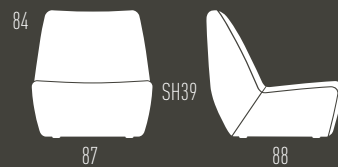

SOFT LOW CHAIR

Sessel | Easy chair
Ottomane | Ottoman

Polstersessel und Hocker in zwei Größen: big und small. Holzrahmen mit Schaumaufbau. Kunststoffgleiter. Ausführungen gemäß Preisliste.

Upholstered easy chair and lounge stool in two sizes: big and small. Wooden frame with foam support. Plastic gliders. Design options as per pricelist.